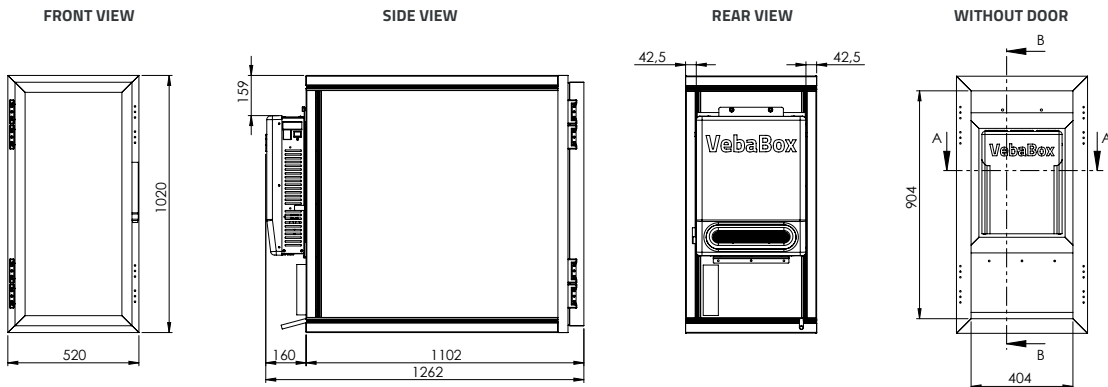

Scan the QR code to discover more & receive a quotation!

VebaBox
Cold Chain Innovators

STANDARD LINE MODEL 400 COOL

SPECIFICATIONS

Box volume	375 liters
External dimensions (wxhxd)	520 x 1020 x 1262 mm
Inside dimensions (wxhxd)	414 x 914 x 852 mm*
Nett. weight	69 kg
Temperature setting range	2°C to 25°C
Ambient temperature	-20°C to +50°C
Equipped with Thermal Unit	TUC2001
Power source, max. power draw @ 12V	50 A @12V
Power source, max. current @ 110~230V AC (50/60Hz)	3.6 A @ 230V
Wall thickness	50 mm

A VebaBox includes: Thermal unit, installation set, 12V Power cable and 110 / 230V shore power connection.

* Dimensions until thermal unit.

DIMENSIONS IN MM

COOLING AND HEATING PERFORMANCES

Cooling performance at different ambient temperatures Model 400 Cool