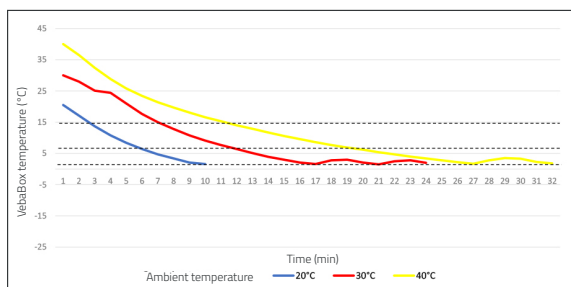

Scan the QR code to discover more & receive a quotation!

VebaBox
Cold Chain Innovators

STANDARD LINE MODEL 400 COOL

SPECIFICATIONS

Box volume	375 liters
External dimensions (wxhxd)	520 x 1020 x 1262 mm
Inside dimensions (wxhxd)	414 x 914 x 852 mm*
Nett. weight	69 kg
Temperature setting range	2°C to 25°C
Ambient temperature	-20°C to +50°C
Equipped with Thermal Unit	TUC2001
Power source, max. power draw @ 12V	50 A @12V
Power source, max. current @ 110~230V AC (50/60Hz)	3.6 A @ 230V
Wall thickness	50 mm

A VebaBox includes: Thermal unit, installation set, 12V Power cable and 110 / 230V shore power connection.

* Dimensions until thermal unit.

DIMENSIONS IN MM

COOLING AND HEATING PERFORMANCES

Cooling performance at different ambient temperatures Model 400 Cool