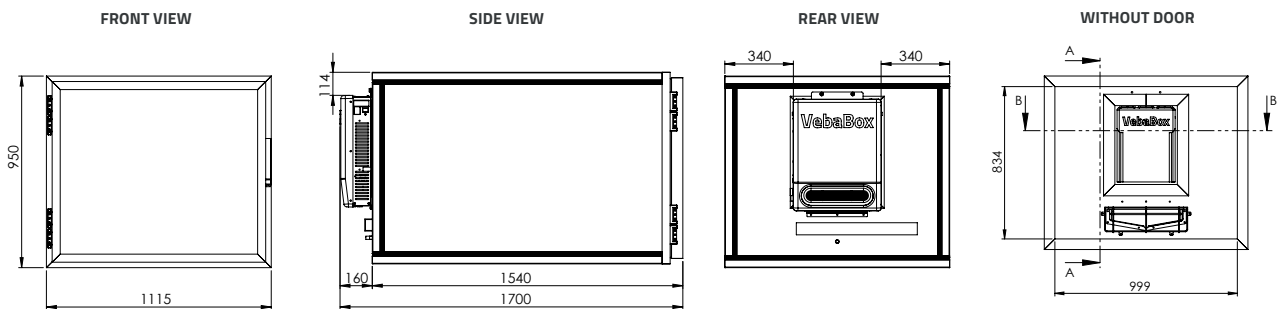

Scan the QR code to discover more & receive a quotation!

VebaBox
Cold Chain Innovators

STANDARD LINE MODEL A COOL

SPECIFICATIONS

Box volume	1215 liters
External dimensions (wxhxd)	1115 x 950 x 1700 mm
Inside dimensions (wxhxd)	1009 x 844 x 1290 mm*
Nett. weight	101 kg
Temperature setting range	2°C to 25°C
Ambient temperature	-20°C to +50°C
Equipped with Thermal Unit	TUC2001
Power source, max. power draw @ 12V	50 A @ 12V
Power source, max. current @ 110~230V AC (50/60Hz)	3.6 A @ 230V
Wall thickness	50 mm

A VebaBox includes: Thermal unit, installation set, 12V Power cable and 110 / 230V shore power connection.

* Dimensions until thermal unit.

DIMENSIONS IN MM

COOLING AND HEATING PERFORMANCES

Cooling performance at different ambient temperatures Model A Cool