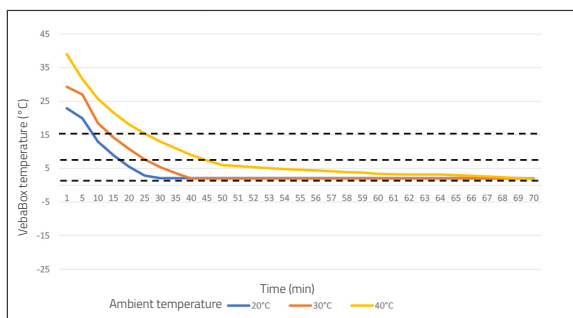

Scan the QR code to discover more & receive a quotation!

VebaBox
Cold Chain Innovators

STANDARD LINE MODEL A COOL

SPECIFICATIONS

Box volume	1215 liters
External dimensions (wxhxd)	1115 x 950 x 1700 mm
Inside dimensions (wxhxd)	1009 x 844 x 1290 mm*
Nett. weight	101 kg
Temperature setting range	2°C to 25°C
Ambient temperature	-20°C to +50°C
Equipped with Thermal Unit	TUC2001
Power source, max. power draw @ 12V	50 A @ 12V
Power source, max. current @ 110~230V AC (50/60Hz)	3.6 A @ 230V
Wall thickness	50 mm

A VebaBox includes: Thermal unit, installation set, 12V Power cable and 110 / 230V shore power connection.

* Dimensions until thermal unit.

DIMENSIONS IN MM

COOLING AND HEATING PERFORMANCES

Cooling performance at different ambient temperatures Model A Cool

Heating performance at ambient temperature Model A Cool