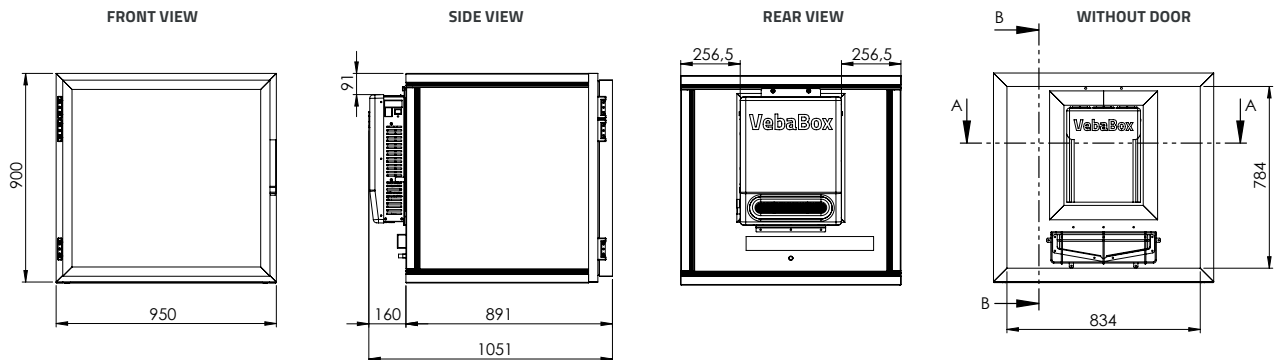

### SPECIFICATIONS

Box volume	520 liters
External dimensions (wxhxd)	950 x 900 x 1050 mm
Inside dimensions (wxhxd)	844 x 794 x 680 mm*
Nett. weight	73 kg
Temperature setting range	2°C to 25°C
Ambient temperature	-20°C to +50°C
Equipped with Thermal Unit	TUC2001
Power source, max. power draw @ 12V	50 A @ 12V
Power source, max. current @ 110~230V AC (50/60Hz)	3.6 A @ 230V
Wall thickness	50 mm

A VebaBox includes: Thermal unit, installation set, 12V Power cable and 110 / 230V shore power connection.

\* Dimensions until thermal unit.

### DIMENSIONS IN MM