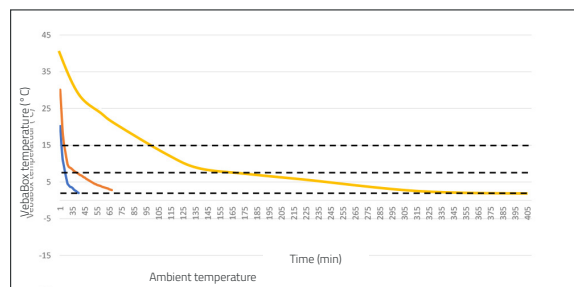

COOLING AND HEATING PERFORMANCES

Cooling performance at different ambient temperatures Model B Cool