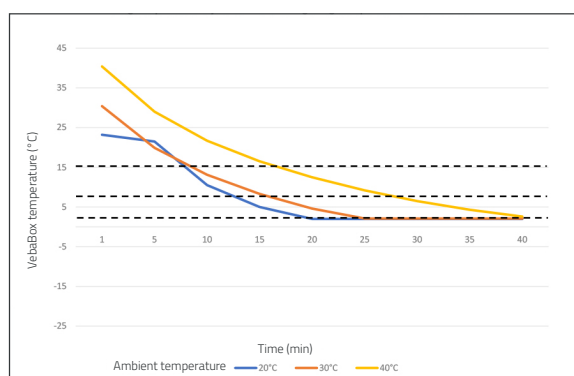

Scan the QR code to discover more & receive a quotation!

VebaBox
Cold Chain Innovators

STANDARD LINE MODEL C COOL

SPECIFICATIONS

Box volume	820 liters
External dimensions (wxhxd)	1000 x 1000 x 1300 mm
Inside dimensions (wxhxd)	894 x 894 x 890 mm*
Nett. weight	86 kg
Temperature setting range	2°C to 25°C
Ambient temperature	-20°C to +50°C
Equipped with Thermal Unit	TUC2001
Power source, max. power draw @ 12V	50 A @ 12V
Power source, max. current @ 110~230V AC (50/60Hz)	3.6 A @ 230V
Wall thickness	50 mm

A VebaBox includes: Thermal unit, installation set, 12V Power cable and 110 / 230V shore power connection.

* Dimensions until thermal unit.

DIMENSIONS IN MM

COOLING AND HEATING PERFORMANCES

Cooling performance at different ambient temperatures Model C Cool

Heating performance at ambient temperature Model C Cool