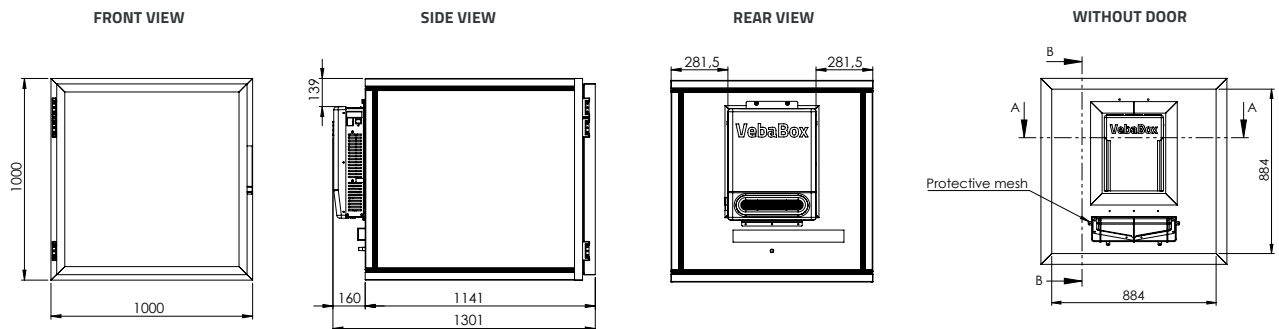

Scan the QR code to discover more & receive a quotation!

VebaBox
Cold Chain Innovators

STANDARD LINE MODEL C COOL

SPECIFICATIONS

Box volume	820 liters
External dimensions (wxhxd)	1000 x 1000 x 1300 mm
Inside dimensions (wxhxd)	894 x 894 x 890 mm*
Nett. weight	86 kg
Temperature setting range	2°C to 25°C
Ambient temperature	-20°C to +50°C
Equipped with Thermal Unit	TUC2001
Power source, max. power draw @ 12V	50 A @ 12V
Power source, max. current @ 110~230V AC (50/60Hz)	3.6 A @ 230V
Wall thickness	50 mm

A VebaBox includes: Thermal unit, installation set, 12V Power cable and 110 / 230V shore power connection.

* Dimensions until thermal unit.

DIMENSIONS IN MM

COOLING AND HEATING PERFORMANCES

Cooling performance at different ambient temperatures Model C Cool