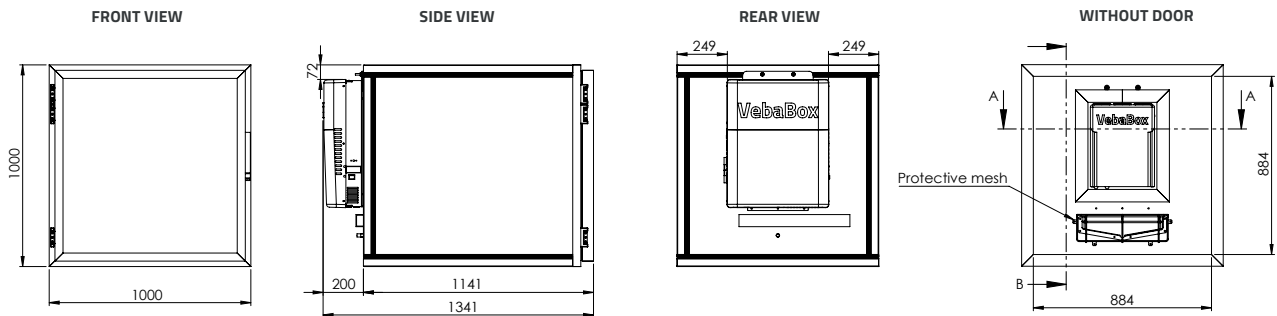

### SPECIFICATIONS

Box volume	820 liters
External dimensions (wxhxd)	1000 x 1000 x 1340 mm
Inside dimensions (wxhxd)	894 x 894 x 890 mm*
Nett. weight	113 kg
Temperature setting range	-20°C to +25°C
Ambient temperature	-20°C to +30°C
Equipped with Thermal Unit	TUF1005
Power source, max. power draw @ 12V	50 A @ 12V
Power source, max. current @ 110~230V AC (50/60Hz)	3.6 A @ 230V
Wall thickness	50 mm

A VebaBox includes: Thermal unit, installation set, 12V Power cable and 110 / 230V shore power connection.

\* Dimensions until thermal unit.

### DIMENSIONS IN MM