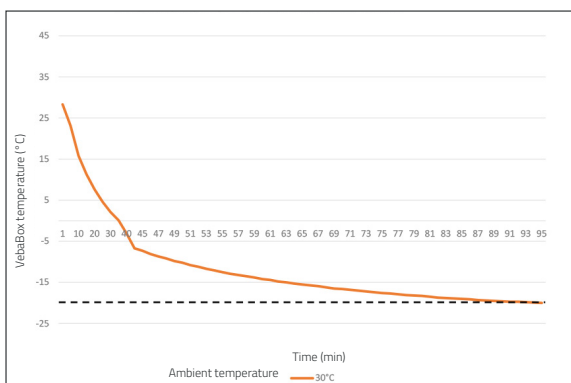

COOLING AND HEATING PERFORMANCES

Cooling performance at ambient temperature Model C Freeze