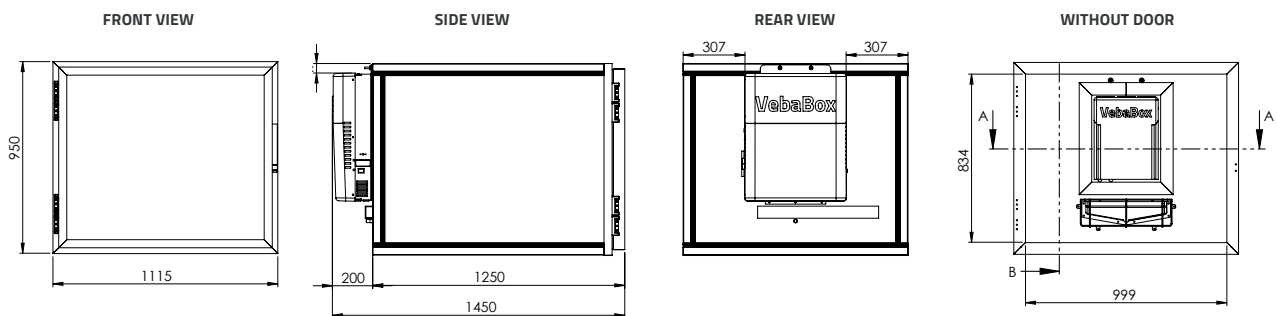

### SPECIFICATIONS

Box volume	970 liters
External dimensions (wxhxd)	1115 x 950 x 1450 mm
Inside dimensions (wxhxd)	1009 x 844 x 1000 mm*
Nett. weight	117 kg
Temperature setting range	-20°C to +25°C
Ambient temperature	-20°C to +30°C
Equipped with Thermal Unit	TUF1005
Power source, max. power draw @ 12V	50 A @ 12V
Power source, max. current @ 110~230V AC (50/60Hz)	3.6 A @ 230V
Wall thickness	50 mm

A VebaBox includes: Thermal unit, installation set, 12V Power cable and 110 / 230V shore power connection.

\* Dimensions until thermal unit.

### DIMENSIONS IN MM