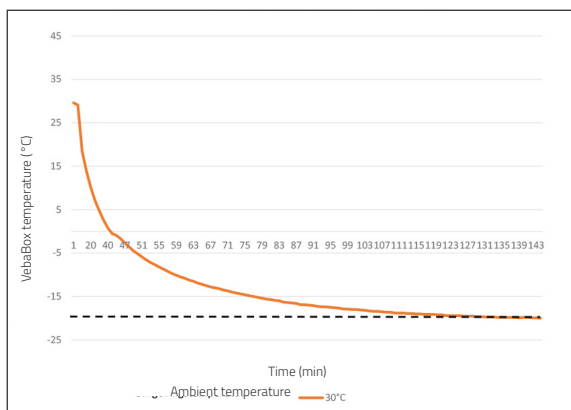

COOLING AND HEATING PERFORMANCES

Cooling performance at ambient temperature Model D Freeze