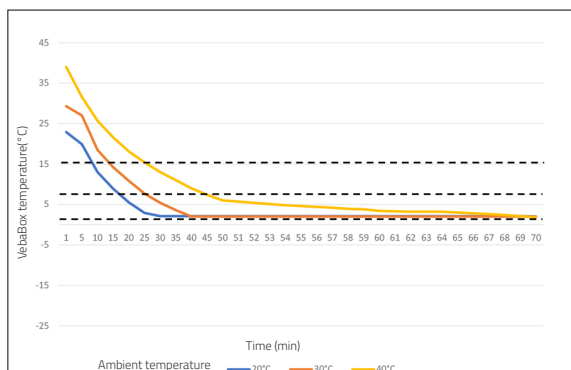

COOLING AND HEATING PERFORMANCES

Cooling performance at different ambient temperatures Model E Cool