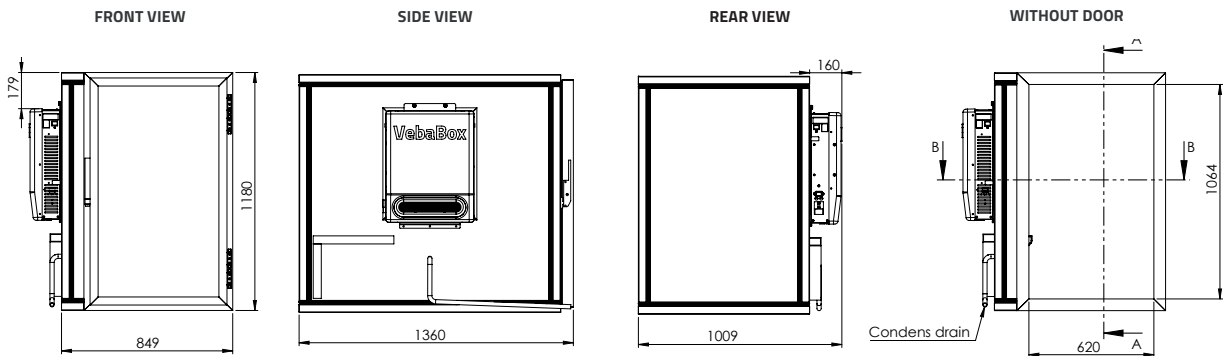

### SPECIFICATIONS

Box volume	1000 liters
External dimensions (wxhxd)	1009 x 1180 x 1360 mm
Inside dimensions (wxhxd)	614 x 1074 x 950 mm*
Nett. weight	92 kg
Temperature setting range	2°C to 25°C
Ambient temperature	-20°C to +50°C
Equipped with Thermal Unit	TUC2001
Power source, max. power draw @ 12V	50 A @ 12V
Power source, max. current @ 110~230V AC (50/60Hz)	3.6 A @ 230V
Wall thickness	50 mm

A VebaBox includes: Thermal unit, installation set, 12V Power cable and 110 / 230V shore power connection.

\* Dimensions until thermal unit.

### DIMENSIONS IN MM