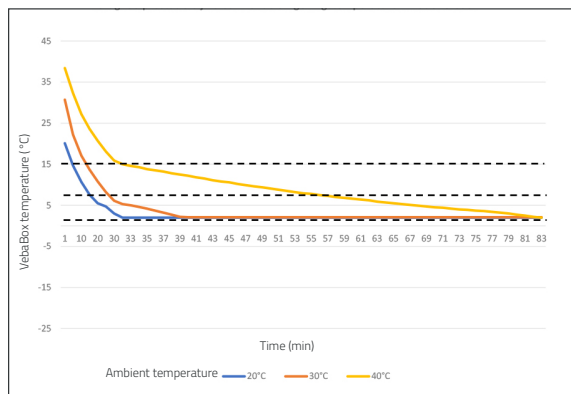

Scan the QR code to discover more & receive a quotation!

VebaBox
Cold Chain Innovators

STANDARD LINE MODEL G COOL

SPECIFICATIONS

Box volume	2055 liters
External dimensions (wxhxd)	1250 x 1170 x 2081 mm
Inside dimensions (wxhxd)	1094 x 1064 x 1631 mm*
Nett. weight	142 kg
Temperature setting range	2°C to 25°C
Ambient temperature	-20°C to +50°C
Equipped with Thermal Unit	TUC2001
Power source, max. power draw @ 12V	50 A @ 12V
Power source, max. current @ 110~230V AC (50/60Hz)	3.6 A @ 230V
Wall thickness	50 mm

This VebaBox is fitted as standard with a Side door. A VebaBox includes: Thermal unit, installation set, 12V Power cable and 110 / 230V shore power connection.

* Dimensions until thermal unit.

DIMENSIONS IN MM

COOLING AND HEATING PERFORMANCES

Cooling performance at different ambient temperatures Model G Cool

Heating performance at ambient temperature Model G Cool