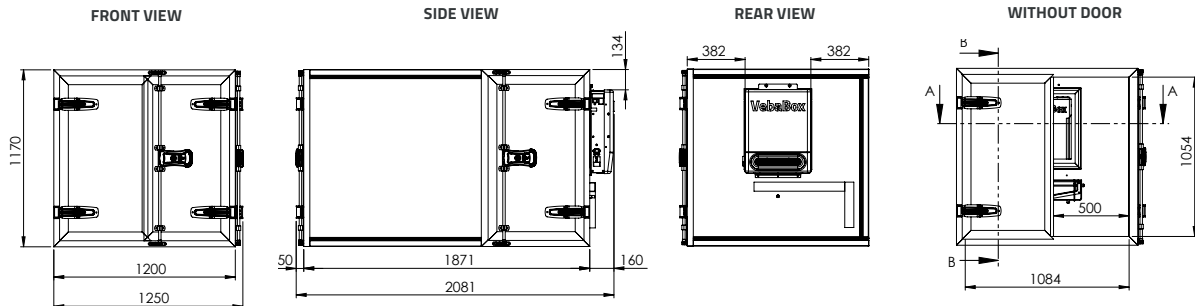

Scan the QR code to discover more & receive a quotation!

VebaBox
Cold Chain Innovators

STANDARD LINE MODEL G COOL

SPECIFICATIONS

Box volume	2055 liters
External dimensions (wxhxd)	1250 x 1170 x 2081 mm
Inside dimensions (wxhxd)	1094 x 1064 x 1631 mm*
Nett. weight	142 kg
Temperature setting range	2°C to 25°C
Ambient temperature	-20°C to +50°C
Equipped with Thermal Unit	TUC2001
Power source, max. power draw @ 12V	50 A @ 12V
Power source, max. current @ 110~230V AC (50/60Hz)	3.6 A @ 230V
Wall thickness	50 mm

This VebaBox is fitted as standard with a Side door. A VebaBox includes: Thermal unit, installation set, 12V Power cable and 110 / 230V shore power connection.

* Dimensions until thermal unit.

DIMENSIONS IN MM