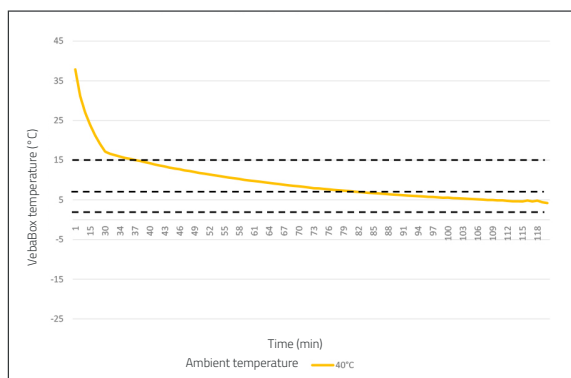

Scan the QR code to discover more & receive a quotation!

VebaBox
Cold Chain Innovators

STANDARD LINE MODEL H COOL

SPECIFICATIONS

Box volume	2350 liters
External dimensions (wxhxd)	1250 x 1250 x 2160 mm
Inside dimensions (wxhxd)	1094 x 1144 x 2004 mm*
Nett. weight	174 kg
Temperature setting range	2°C to 25°C
Ambient temperature	-20°C to +40°C
Equipped with Thermal Unit	TUC6000
Power source, max. power draw @ 12V	80 A @ 12V
Power source, max. current @ 110~230V AC (50/60Hz)	7.8 A @ 230V
Wall thickness	50 mm

This VebaBox is fitted as standard with a Side door. A VebaBox includes: Thermal unit, installation set, 12V Power cable and 110 / 230V shore power connection.

* Dimensions until thermal unit.

DIMENSIONS IN MM

COOLING AND HEATING PERFORMANCES

Cooling performance at ambient temperature Model H Cool

Heating performance at ambient temperature Model H Cool