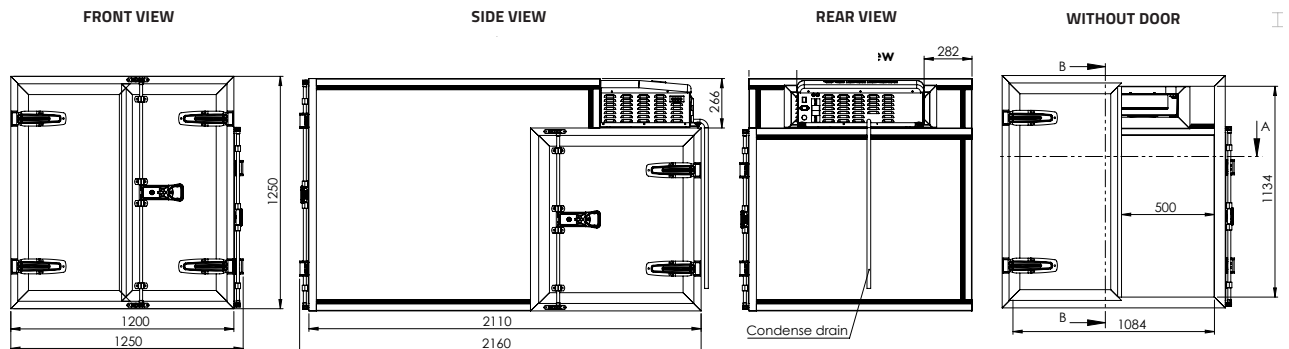

Scan the QR code to discover more & receive a quotation!

VebaBox
Cold Chain Innovators

STANDARD LINE MODEL H COOL

SPECIFICATIONS

Box volume	2350 liters
External dimensions (wxhxd)	1250 x 1250 x 2160 mm
Inside dimensions (wxhxd)	1094 x 1144 x 2004 mm*
Nett. weight	174 kg
Temperature setting range	2°C to 25°C
Ambient temperature	-20°C to +40°C
Equipped with Thermal Unit	TUC6000
Power source, max. power draw @ 12V	80 A @ 12V
Power source, max. current @ 110~230V AC (50/60Hz)	7.8 A @ 230V
Wall thickness	50 mm

This VebaBox is fitted as standard with a Side door. A VebaBox includes: Thermal unit, installation set, 12V Power cable and 110 / 230V shore power connection.

* Dimensions until thermal unit.

DIMENSIONS IN MM