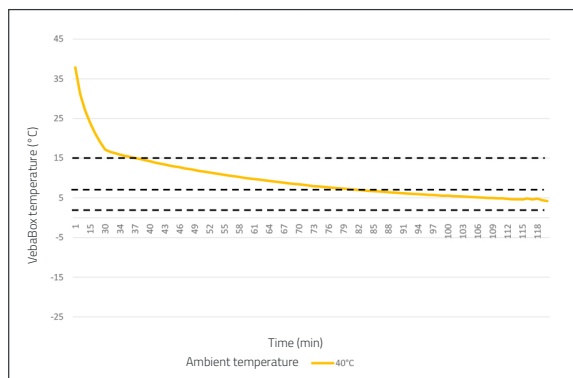

Scan the QR code to discover more & receive a quotation!

VebaBox
Cold Chain Innovators

STANDARD LINE MODEL I COOL

SPECIFICATIONS

Box volume	2515 liters
External dimensions (wxhxd)	1250 x 1170 x 2450 mm
Inside dimensions (wxhxd)	1094 x 1064 x 2294 mm*
Nett. weight	184 kg
Temperature setting range	2°C to 25°C
Ambient temperature	-20°C to +40°C
Equipped with Thermal Unit	TUC6000
Power source, max. power draw @ 12V	80 A @ 12V
Power source, max. current @ 110~230V AC (50/60Hz)	7.8 A @ 230V
Wall thickness	50 mm

This VebaBox is fitted as standard with a Side door. A VebaBox includes: Thermal unit, installation set, 12V Power cable and 110 / 230V shore power connection.

* Dimensions until thermal unit.

DIMENSIONS IN MM

COOLING AND HEATING PERFORMANCES

Cooling performance at ambient temperature Model I Cool

Heating performance at ambient temperature Model I Cool