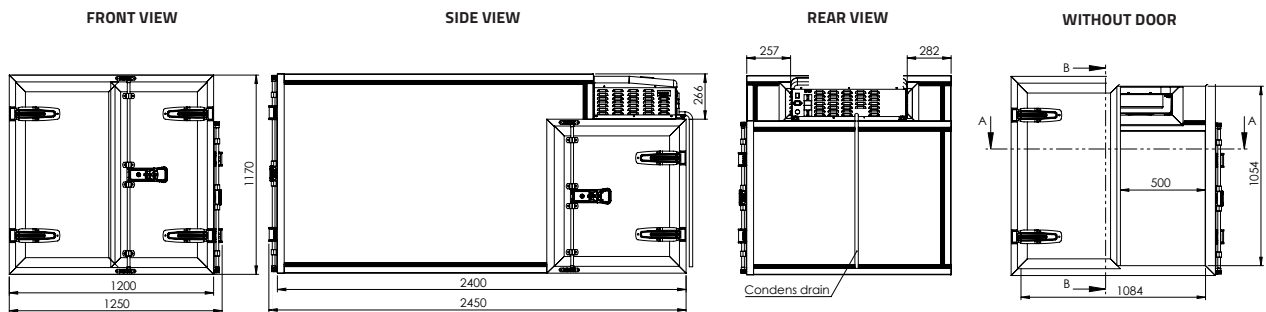

Scan the QR code to discover more & receive a quotation!

VebaBox
Cold Chain Innovators

STANDARD LINE MODEL I COOL

SPECIFICATIONS

Box volume	2515 liters
External dimensions (wxhxd)	1250 x 1170 x 2450 mm
Inside dimensions (wxhxd)	1094 x 1064 x 2294 mm*
Nett. weight	184 kg
Temperature setting range	2°C to 25°C
Ambient temperature	-20°C to +40°C
Equipped with Thermal Unit	TUC6000
Power source, max. power draw @ 12V	80 A @ 12V
Power source, max. current @ 110~230V AC (50/60Hz)	7.8 A @ 230V
Wall thickness	50 mm

This VebaBox is fitted as standard with a Side door. A VebaBox includes: Thermal unit, installation set, 12V Power cable and 110 / 230V shore power connection.

* Dimensions until thermal unit.

DIMENSIONS IN MM