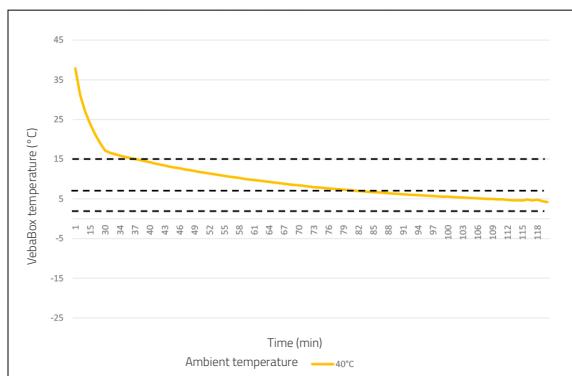

COOLING AND HEATING PERFORMANCES

Cooling performance at ambient temperature Model J Cool