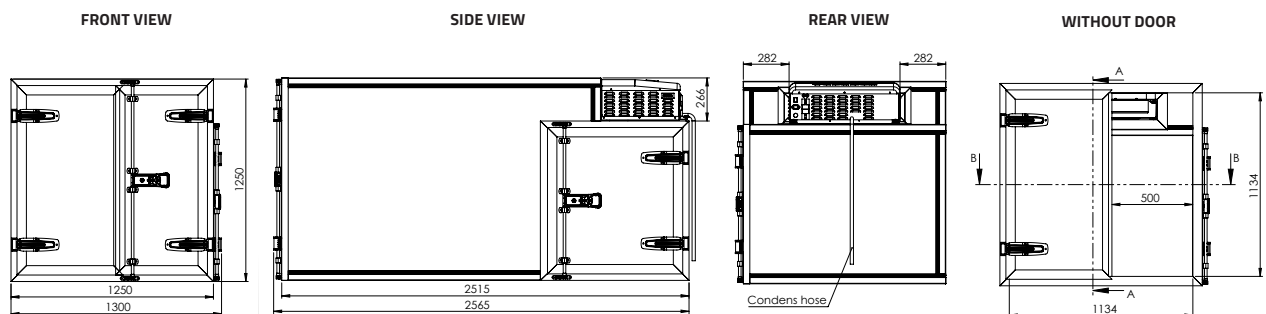

### SPECIFICATIONS

Box volume	2850 liters
External dimensions (wxhxd)	1300 x 1250 x 2565 mm
Inside dimensions (wxhxd)	1114 x 1144 x 2409 mm*
Nett. weight	192 kg
Temperature setting range	2°C to 25°C
Ambient temperature	-20°C to +40°C
Equipped with Thermal Unit	TUC6000
Power source, max. power draw @ 12V	80 A @ 12V
Power source, max. current @ 110-230V AC (50/60Hz)	7.8 A @ 230V
Wall thickness	50 mm

This VebaBox is fitted as standard with a Side door. A VebaBox includes: Thermal unit, installation set, 12V Power cable and 110 / 230V shore power connection.

\* Dimensions until thermal unit.

### DIMENSIONS IN MM