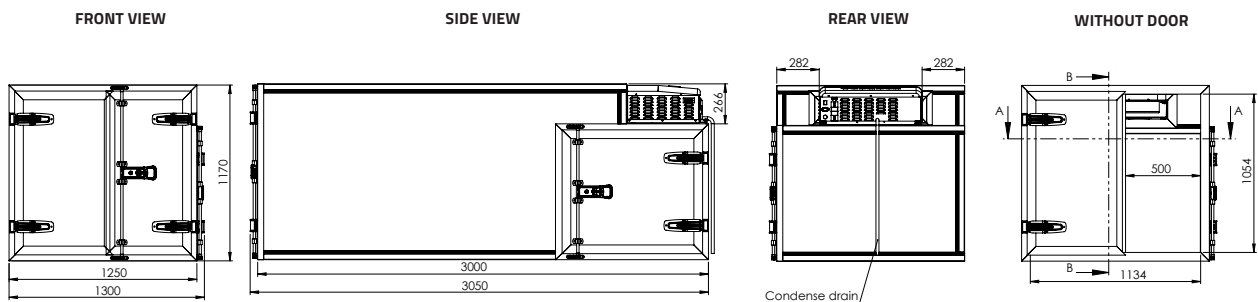

Scan the QR code to discover more & receive a quotation!

VebaBox
Cold Chain Innovators

STANDARD LINE MODEL L COOL

SPECIFICATIONS

| | |
|--|------------------------|
| Box volume | 3350 liters |
| External dimensions (wxhxd) | 1300 x 1170 x 3050 mm |
| Inside dimensions (wxhxd) | 1144 x 1064 x 2894 mm* |
| Nett. weight | 214 kg |
| Temperature setting range | 2°C to 25°C |
| Ambient temperature | -20°C to +40°C |
| Equipped with Thermal Unit | TUC6000 |
| Power source, max. power draw @ 12V | 80 A @ 12V |
| Power source, max. current @ 110~230V AC (50/60Hz) | 7.8 A @ 230V |
| Wall thickness | 50 mm |

This VebaBox is fitted as standard with a Side door. A VebaBox includes: Thermal unit, installation set, 12V Power cable and 110 / 230V shore power connection.

* Dimensions until thermal unit.

DIMENSIONS IN MM