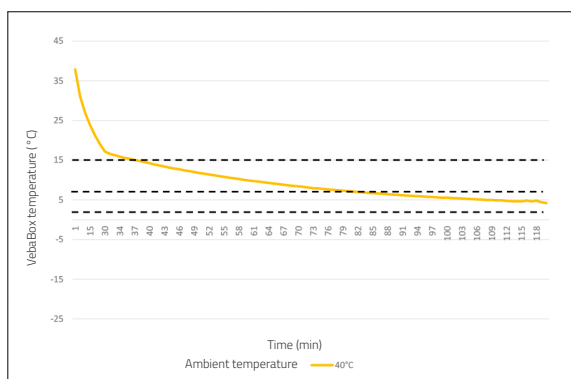

Scan the QR code to discover more & receive a quotation!

VebaBox
Cold Chain Innovators

STANDARD LINE MODEL L COOL

SPECIFICATIONS

| | |
|--|------------------------|
| Box volume | 3350 liters |
| External dimensions (wxhxd) | 1300 x 1170 x 3050 mm |
| Inside dimensions (wxhxd) | 1144 x 1064 x 2894 mm* |
| Nett. weight | 214 kg |
| Temperature setting range | 2°C to 25°C |
| Ambient temperature | -20°C to +40°C |
| Equipped with Thermal Unit | TUC6000 |
| Power source, max. power draw @ 12V | 80 A @ 12V |
| Power source, max. current @ 110~230V AC (50/60Hz) | 7.8 A @ 230V |
| Wall thickness | 50 mm |

This VebaBox is fitted as standard with a Side door. A VebaBox includes: Thermal unit, installation set, 12V Power cable and 110 / 230V shore power connection.

* Dimensions until thermal unit.

DIMENSIONS IN MM

COOLING AND HEATING PERFORMANCES

Cooling performance at ambient temperature Model L Cool

Heating performance at ambient temperature Model L Cool