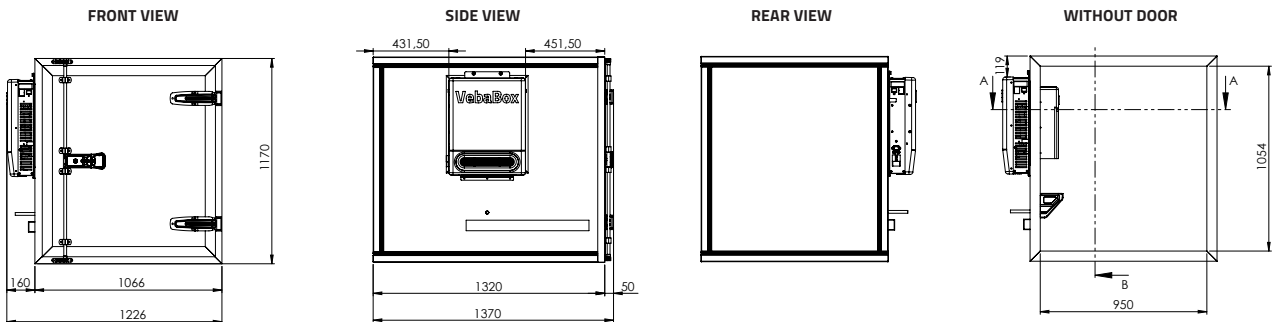

Scan the QR code to discover more & receive a quotation!

VebaBox
Cold Chain Innovators

STANDARD LINE MODEL M COOL

SPECIFICATIONS

Box volume	1300 liters
External dimensions (wxhxd)	1226 x 1170 x 1370 mm
Inside dimensions (wxhxd)	830 x 1064 x 1207 mm*
Nett. weight	117 kg
Temperature setting range	2°C to 25°C
Ambient temperature	-20°C to +50°C
Equipped with Thermal Unit	TUC2001
Power source, max. power draw @ 12V	50 A @ 12V
Power source, max. current @ 110~230V AC (50/60Hz)	7.8 A @ 230V
Wall thickness	50 mm

A VebaBox includes: Thermal unit, installation set, 12V Power cable and 110 / 230V shore power connection.

* Dimensions until thermal unit.

DIMENSIONS IN MM

COOLING AND HEATING PERFORMANCES

Cooling performance at different ambient temperatures Model M Cool