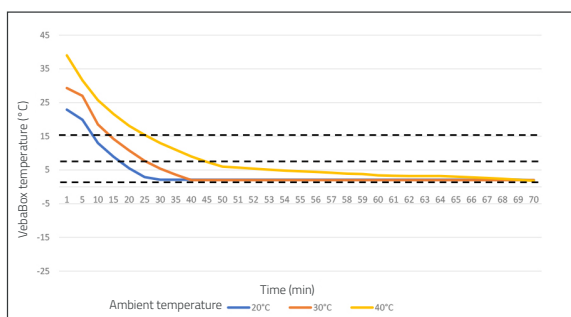

Scan the QR code to discover more & receive a quotation!

VebaBox
Cold Chain Innovators

STANDARD LINE MODEL M COOL

SPECIFICATIONS

Box volume	1300 liters
External dimensions (wxhxd)	1226 x 1170 x 1370 mm
Inside dimensions (wxhxd)	830 x 1064 x 1207 mm*
Nett. weight	117 kg
Temperature setting range	2°C to 25°C
Ambient temperature	-20°C to +50°C
Equipped with Thermal Unit	TUC2001
Power source, max. power draw @ 12V	50 A @ 12V
Power source, max. current @ 110~230V AC (50/60Hz)	7.8 A @ 230V
Wall thickness	50 mm

A VebaBox includes: Thermal unit, installation set, 12V Power cable and 110 / 230V shore power connection.

* Dimensions until thermal unit.

DIMENSIONS IN MM

COOLING AND HEATING PERFORMANCES

Cooling performance at different ambient temperatures Model M Cool

Heating performance at ambient temperature Model M Cool