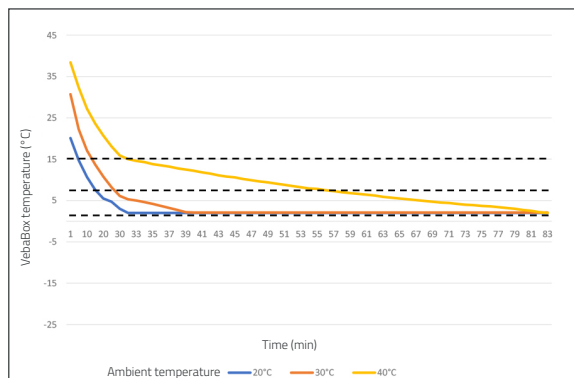

COOLING AND HEATING PERFORMANCES

Cooling performance at different ambient temperatures Model N Cool