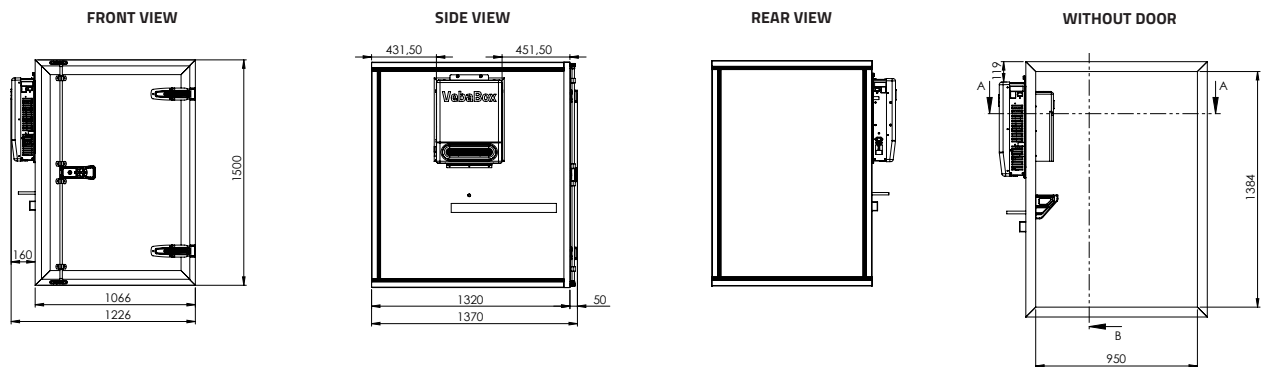

### SPECIFICATIONS

Box volume	1700 liters
External dimensions (wxhxd)	1226 x 1500 x 1370 mm
Inside dimensions (wxhxd)	830 x 1394 x 1207 mm*
Nett. weight	124 kg
Temperature setting range	2°C to 25°C
Ambient temperature	-20°C to +50°C
Equipped with Thermal Unit	TUC2001
Power source, max. power draw @ 12V	50 A @ 12V
Power source, max. current @ 110-230V AC (50/60Hz)	3.6 A @ 230V
Wall thickness	50 mm

A VebaBox includes: Thermal unit, installation set, 12V Power cable and 110 / 230V shore power connection.

\* Dimensions until thermal unit.

### DIMENSIONS IN MM