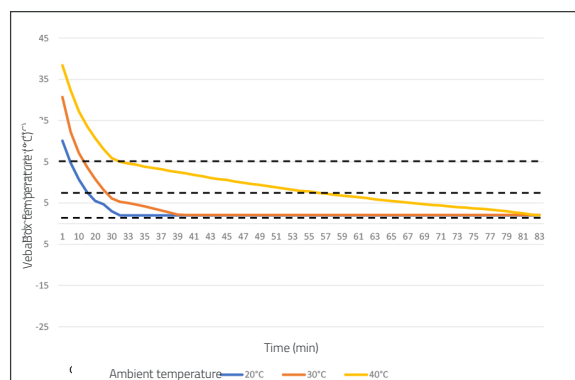

Scan the QR code to discover more & receive a quotation!

VebaBox
Cold Chain Innovators

STANDARD LINE MODEL O COOL

SPECIFICATIONS

Box volume	1665 liters
External dimensions (wxhxd)	1150 x 1500 x 1460 mm
Inside dimensions (wxhxd)	1044 x 1394 x 1028 mm*
Nett. weight	124 kg
Temperature setting range	2°C to 25°C
Ambient temperature	-20°C to +50°C
Equipped with Thermal Unit	TUC2001
Power source, max. power draw @ 12V	50 A @ 12V
Power source, max. current @ 110~230V AC (50/60Hz)	3.6 A @ 230V
Wall thickness	50 mm

A VebaBox includes: Thermal unit, installation set, 12V Power cable and 110 / 230V shore power connection.

* Dimensions until thermal unit.

DIMENSIONS IN MM

COOLING AND HEATING PERFORMANCES

Cooling performance at different ambient temperatures Model O Cool

Heating performance at ambient temperature Model O Cool