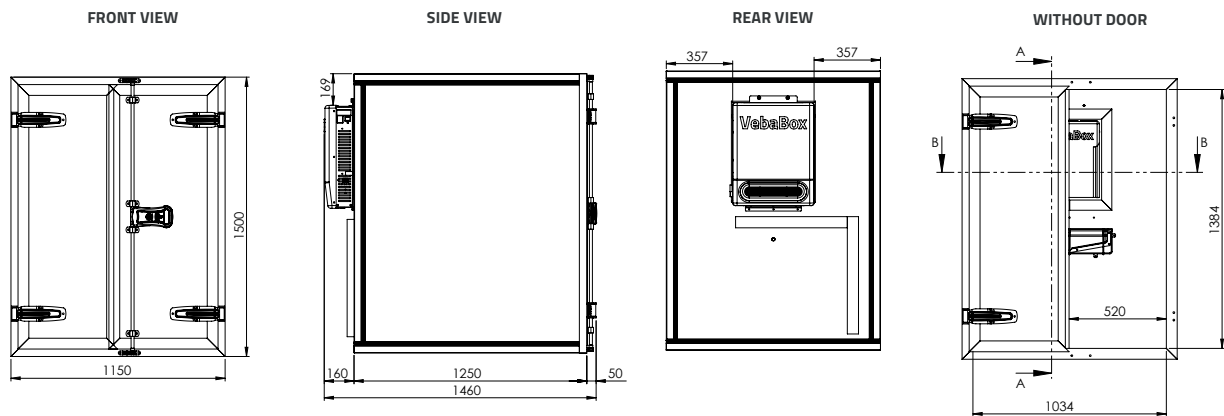

Scan the QR code to discover more & receive a quotation!

VebaBox
Cold Chain Innovators

STANDARD LINE MODEL O COOL

SPECIFICATIONS

Box volume	1665 liters
External dimensions (wxhxd)	1150 x 1500 x 1460 mm
Inside dimensions (wxhxd)	1044 x 1394 x 1028 mm*
Nett. weight	124 kg
Temperature setting range	2°C to 25°C
Ambient temperature	-20°C to +50°C
Equipped with Thermal Unit	TUC2001
Power source, max. power draw @ 12V	50 A @ 12V
Power source, max. current @ 110~230V AC (50/60Hz)	3.6 A @ 230V
Wall thickness	50 mm

A VebaBox includes: Thermal unit, installation set, 12V Power cable and 110 / 230V shore power connection.

* Dimensions until thermal unit.

DIMENSIONS IN MM

COOLING AND HEATING PERFORMANCES

Cooling performance at different ambient temperatures Model O Cool