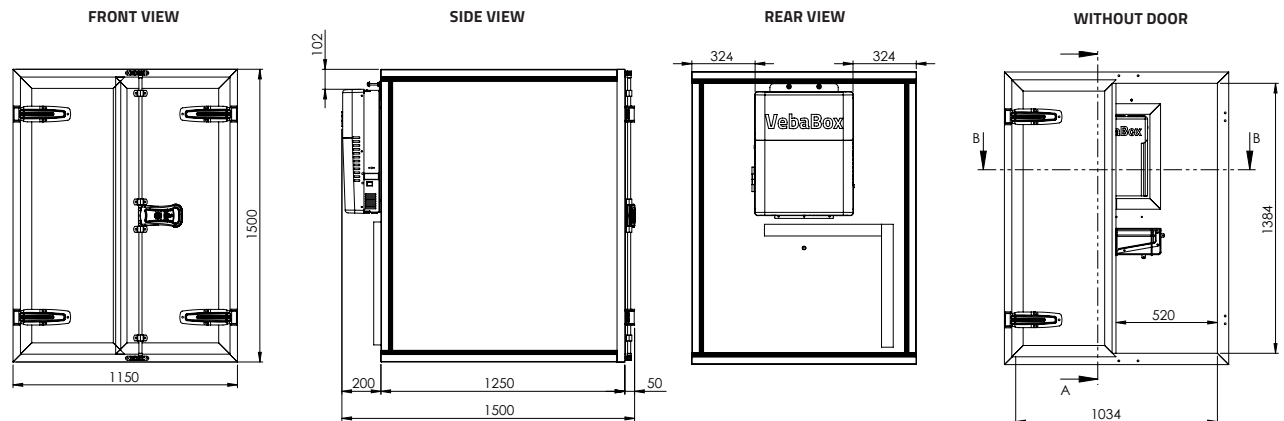

Scan the QR code to discover more & receive a quotation!

VebaBox
Cold Chain Innovators

Side door

STANDARD LINE MODEL O FREEZE

SPECIFICATIONS

Box volume	1665 liters
External dimensions (wxhxd)	1150 x 1500 x 1500 mm
Inside dimensions (wxhxd)	1044 x 1394 x 1028 mm*
Nett. weight	143 kg
Temperature setting range	-10°C to +25°C
Ambient temperature	-20°C to +30°C
Equipped with Thermal Unit	TUF1005
Power source, max. power draw @ 12V	50 A @ 12V
Power source, max. current @ 110~230V AC (50/60Hz)	3.6 A @ 230V
Wall thickness	50 mm

A VebaBox includes: Thermal unit, installation set, 12V Power cable and 110 / 230V shore power connection.

* Dimensions until thermal unit.

DIMENSIONS IN MM

COOLING AND HEATING PERFORMANCES

Cooling performance at ambient temperature Model O Freeze