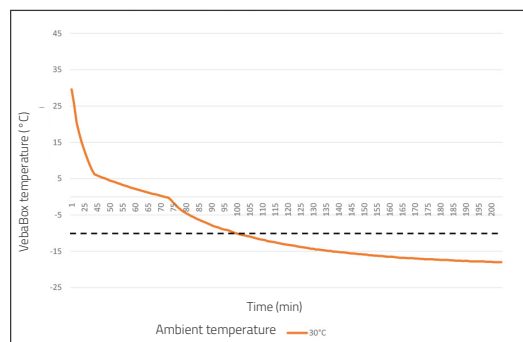

Scan the QR code to discover more & receive a quotation!

VebaBox
Cold Chain Innovators

Side door

STANDARD LINE MODEL O FREEZE

SPECIFICATIONS

Box volume	1665 liters
External dimensions (wxhxd)	1150 x 1500 x 1500 mm
Inside dimensions (wxhxd)	1044 x 1394 x 1028 mm*
Nett. weight	143 kg
Temperature setting range	-10°C to +25°C
Ambient temperature	-20°C to +30°C
Equipped with Thermal Unit	TUF1005
Power source, max. power draw @ 12V	50 A @ 12V
Power source, max. current @ 110~230V AC (50/60Hz)	3.6 A @ 230V
Wall thickness	50 mm

A VebaBox includes: Thermal unit, installation set, 12V Power cable and 110 / 230V shore power connection.

* Dimensions until thermal unit.

DIMENSIONS IN MM

COOLING AND HEATING PERFORMANCES

Cooling performance at ambient temperature Model O Freeze

Heating performance at ambient temperature Model O Freeze