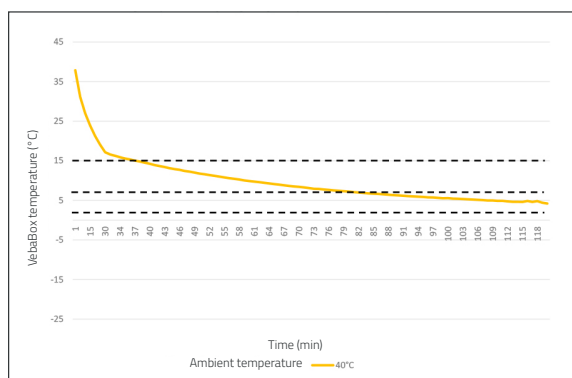

Scan the QR code to discover more & receive a quotation!

VebaBox
Cold Chain Innovators

STANDARD LINE MODEL U COOL

SPECIFICATIONS

Box volume	6835 liters
External dimensions (wxhxd)	1380 x 1700 x 3750 mm
Inside dimensions (wxhxd)	1224 x 1594 x 3587 mm*
Nett. weight	304 kg
Temperature setting range	2°C to 25°C
Ambient temperature	-20°C to +40°C
Equipped with Thermal Unit	TUC6000
Power source, max. power draw @ 12V	80 A @ 12V
Power source, max. current @ 110~230V AC (50/60Hz)	7.8 A @ 230V
Wall thickness	50 mm

DIMENSIONS IN MM

COOLING AND HEATING PERFORMANCES

Cooling performance at ambient temperature Model U Cool

Heating performance at ambient temperature Model U Cool