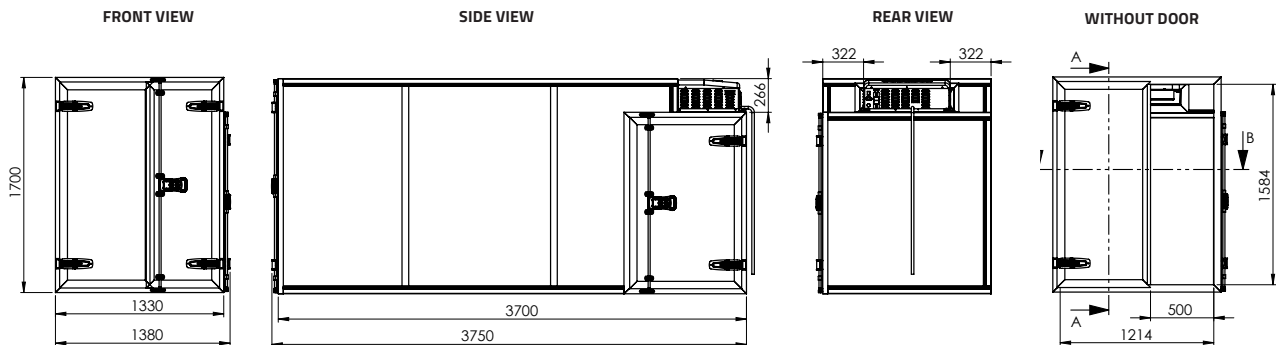

DIMENSIONS IN MM