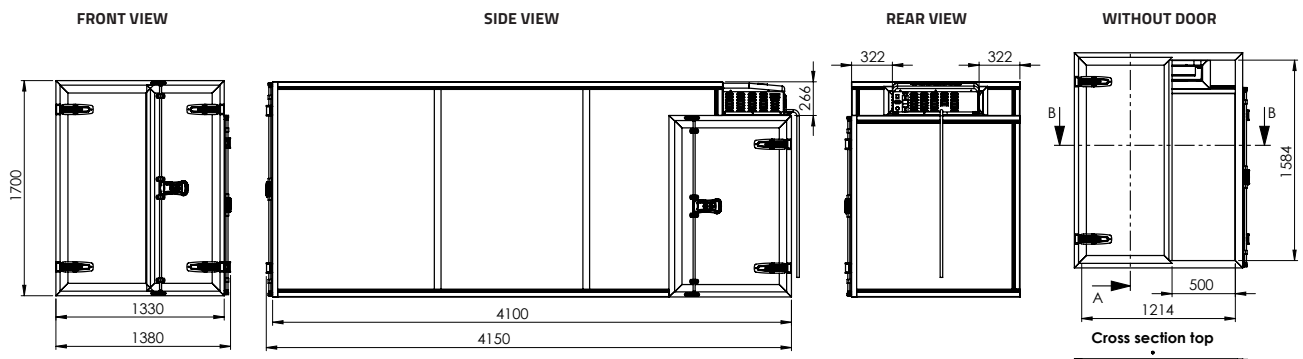

DIMENSIONS IN MM