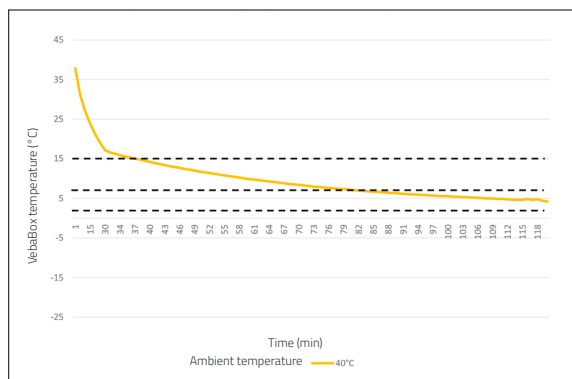

Scan the QR code to discover more & receive a quotation!

VebaBox
Cold Chain Innovators

STANDARD LINE MODEL V COOL

SPECIFICATIONS

Box volume	7615 liters
External dimensions (wxhxd)	1380 x 1700 x 4150 mm
Inside dimensions (wxhxd)	1224 x 1594 x 3987 mm*
Nett. weight	324 kg
Temperature setting range	2°C to 25°C
Ambient temperature	-20°C to +40°C
Equipped with Thermal Unit	TUC6000
Power source, max. power draw @ 12V	80 A @ 12V
Power source, max. current @ 110~230V AC (50/60Hz)	7.8 A @ 230V
Wall thickness	50 mm

This VebaBox is fitted as standard with a Side door and ALU floor. A VebaBox includes: Thermal unit, installation set, 12V Power cable and 110 / 230V shore power connection.

* Dimensions until thermal unit.

DIMENSIONS IN MM

COOLING AND HEATING PERFORMANCES

Cooling performance at ambient temperature Model V Cool

Heating performance at ambient temperature Model V Cool